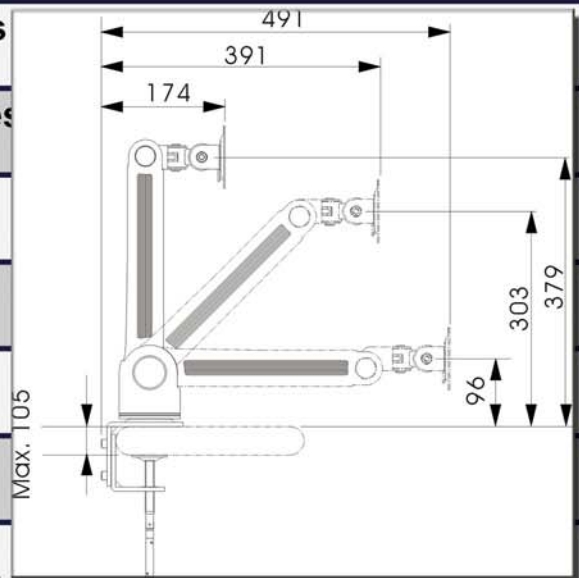

FC8888P

Your exclusive Arm

Super Light Desk-Mounted Swivel Arm for LCD Monitors

Easy to install with the perfect C-clamp desk mount for every work-station

Meets VESA standards (75x75mm and 100x100mm)

Weight: 3.5kg Horizontal dist: 311mm Vertical dist:285mm Loading: 15kg

5 Directions desk mount; Desk thickness up to 105mm

Pivot upwards & downwards: 180 degrees

LCD monitor swivel left & right: 18 degrees

360 degrees display side-to-side rotation

Superior flexibility and movement

Swivel left & right: 180 degrees

Save your workspace

Adjustable arm

All rights reserved by multi countries patent

Your Unique Patent LCD Monitor Arm