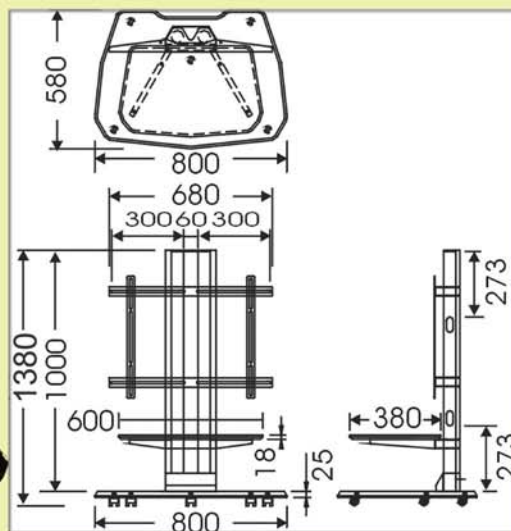

A374

- **Flooring Cart for universal LCD TV(Plasma) 32"~60"**
- **Easily moves a video/audio system anywhere**
- **Superior flexibility and movement**
- **NetWeight: 21kg Wide: 80cm(31") Height: 138cm(54") Depth: 58cm(23")**
- **Loading: 60kg(around 32"~60" PDP LCD TV)**
- **Length of Steel Tube: 100cm(39"), diameter of pole: 5cm**
- **TV backside horizontal max.screw range: 68cm(26")**
- **TV backside vertical max.screw range: 50cm(19")**
- **Upper glass dimension: 60 x 38 x 0.8 cm**
- **Bottom glass dimension: 80 x 58 x 0.8 cm**
- **Backcover platform: optional**