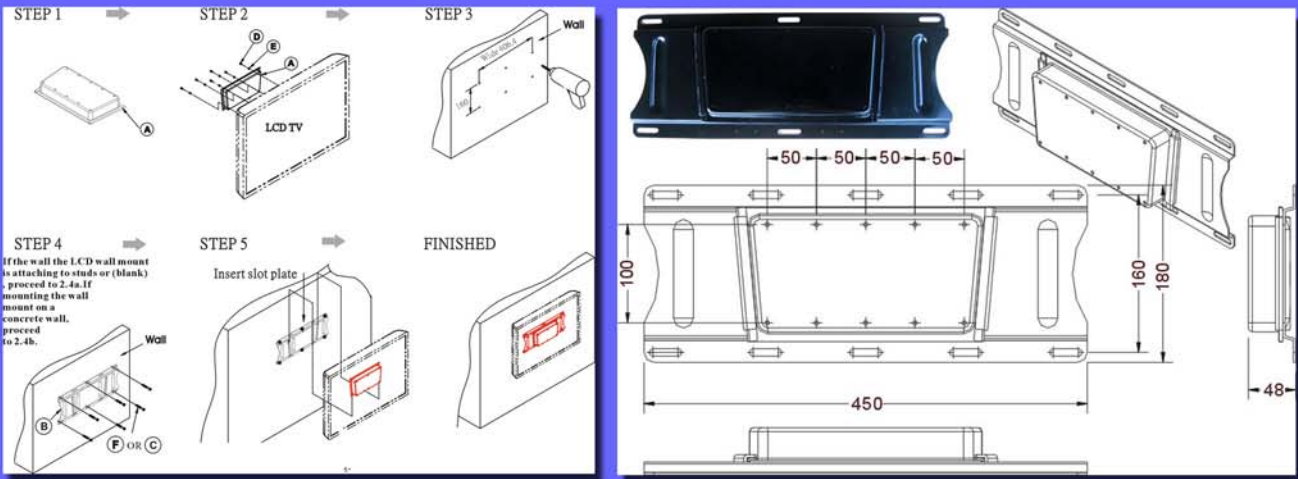

# A410

- **Wall Mount for LCD Monitors up to 200kgs TV,PDP for wide pillar**
- **Weight: 2kgs Height: 18.5cm Wide: 45cm Thickness: 8.5cm**
- **Easy installation and strong combination both**
- **Meets VESA standards (200x100 100x100 mm)**
- **Pillar adjust max.17" for woody wall**
- **Loading: 440lbs or 200kgs**

Your Unique Patent LCD Monitor Arm

Your exclusive Arm