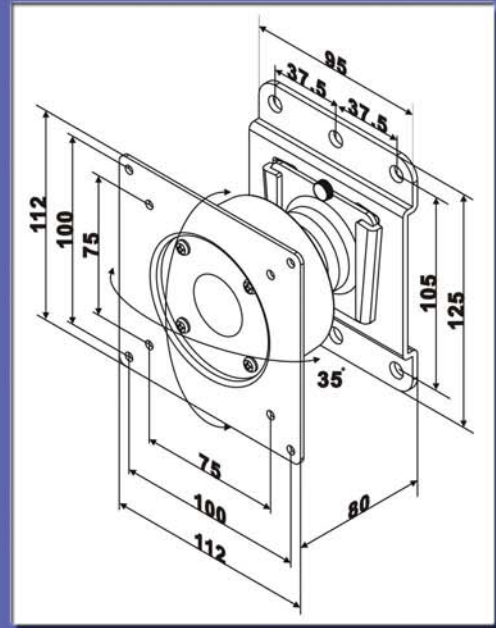

A800

- Mini Heavy Loading Wall Mount for LCD Monitor
- 360 degrees smooth adjustable mini Arm
- Installation rapidly and strong combination both
- Loading TV weight easily by normal screwdriver
- Meets VESA standards (75x75mm and 100x100mm)
- Weight: 0.8kg Height: 12.5cm Wide: 11.2cm Thickness: 8cm
- Wall max. dimension: 12.5x9.5cm(WidexHeight)
- Strong Loading: 33bs or 15kg up to 26" TV
- Swivel left & right: 35 degrees
- Pivot upwards & downwards: 35 degrees
- LCD monitor swivel: 360 degrees
- Free rotation smoothly