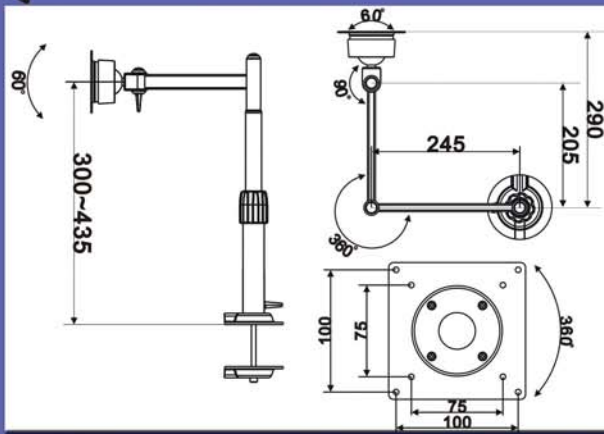

A813

Desk-Mounted Grommet Two ways Swivel Arm for LCD Monitors

- Integrate adjustable articulating arm on one pole
- Easy to install with the perfect Grommet desk mount
- Superior flexibility and movement
- Meets VESA standards (7.5x7.5cm and 10x10cm)
- Made of 100% recycled iron material for strength and stability
- 360 degrees display side-to-side rotation
- Swivel any directions: 30 degrees
- LCD monitor swivel: 360 degrees
- Desk thickness up to 7cm
- Table hole diameter range: 2~10cm
- Clamp base diameter: 11cm
- Horizontal moving dist: 0~53cm(21")
- Vertical moving dist: 30~43cm(11.8~17")
- Each monitors weighing: 15kgs(33 lbs)
- Cable management go through hole