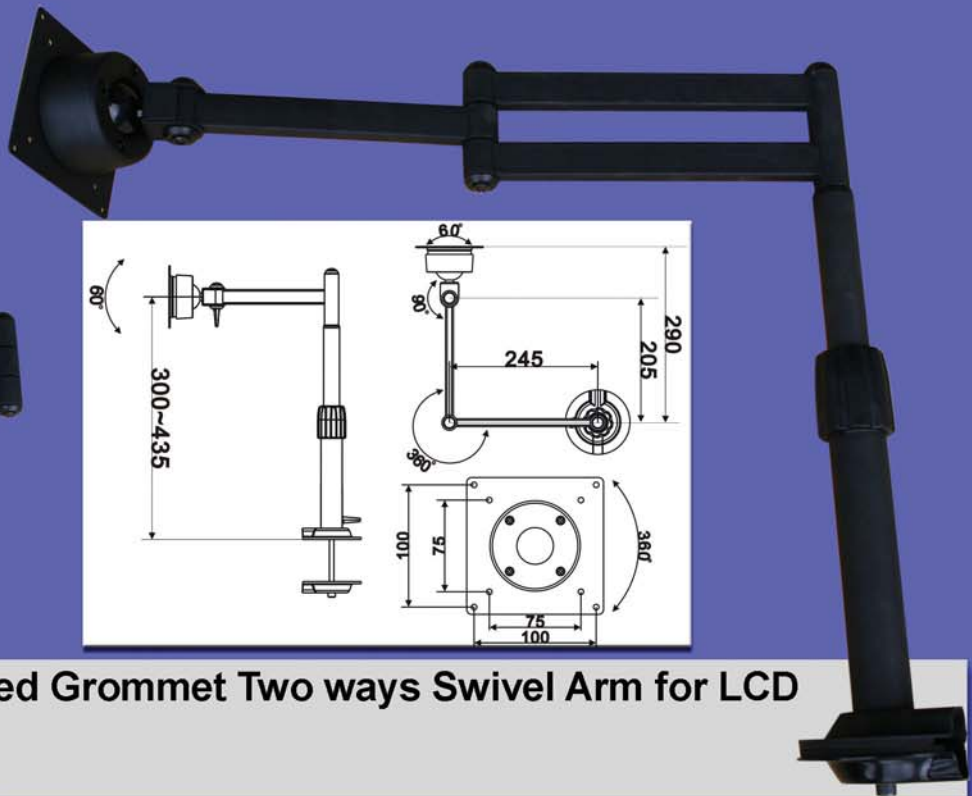

A813

Desk-Mounted Grommet Two ways Swivel Arm for LCD Monitors

- Integrate adjustable articulating arm on one pole
- Easy to install with the perfect Grommet desk mount
- Superior flexibility and movement
- Meets VESA standards (7.5x7.5cm and 10x10cm)
- Made of 100% recycled iron material for strength and stability
- 360 degrees display side-to-side rotation
- Swivel any directions: 30 degrees
- LCD monitor swivel: 360 degrees
- Desk thickness up to 7cm
- Table hole diameter range: 2~10cm
- Clamp base diameter: 11cm
- Horizontal moving dist: 0~53cm(21")
- Vertical moving dist: 30~43cm(11.8~17")
- Each monitors weighing: 15kgs(33 lbs)
- Cable management go through hole