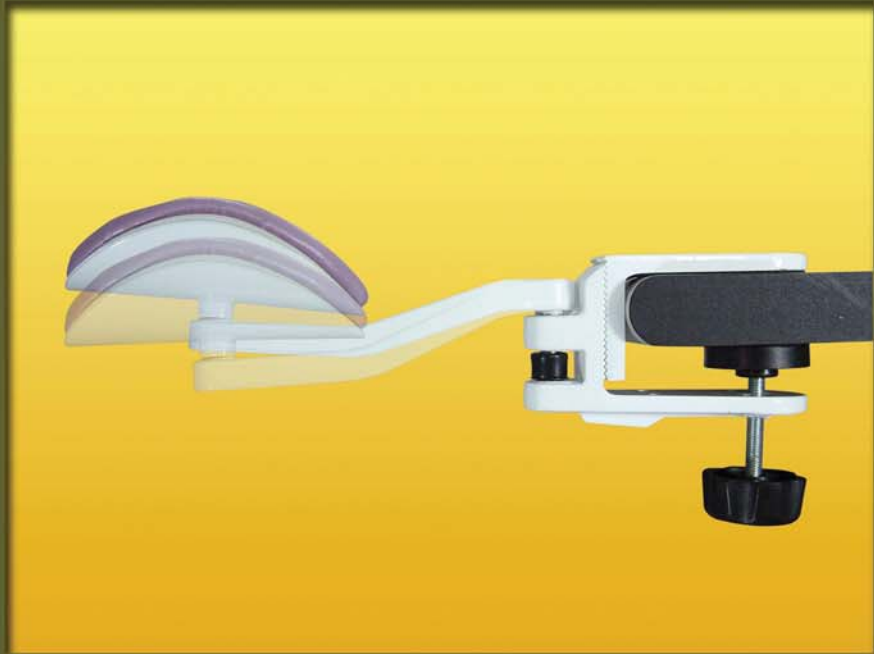

# FC220

*Your exclusive Arm*

**FC200-M(white)**

- **Adjustable Swiveling Arm Holder C-Clamp on the Desk**
- **360-degree swivel for Arm holder, two pivot left&right adjustment**
- **All made of aluminum alloy + plastic forming material**
- **Arm rest move anywhere easily**
- **Easy to install (DIY)**
- **Adjustable height to fit most tables**
- **Loading weight: 11kgs(24lbs)**
- **Weight: 0.5kgs**
- **Table edge to holder distance: 15cm**