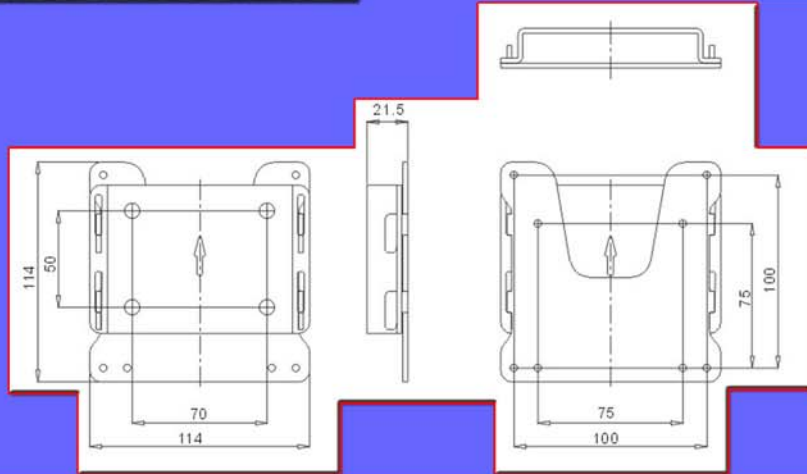

# FC8888SB

- Mini Connector Mounting on Wall for LCD Monitors or PDP TV

- mini hook mount on wall

- Meets VESA standards (75x75mm and 100x100mm)

- Weight: 0.5kg Dimension: 114x114mm Thickness: 21.5mm(0.8")

- Loading: 66lbs or 30kg

All rights reserved by multi countries patent

Your Unique Patent LCD Monitor Arm

Your exclusive Arm