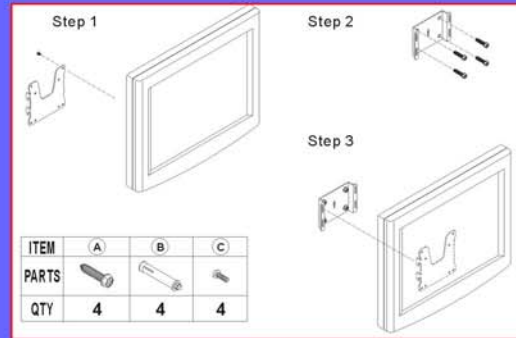

# FC8888SB

- Mini Connector Mounting on Wall for LCD Monitors or PDP TV

- mini hook mount on wall

- Meets VESA standards (75x75mm and 100x100mm)

- Weight: 0.5kg Dimension: 114x114mm Thickness: 21.5mm(0.8")

- Loading: 66lbs or 30kg

All rights reserved by multi countries patent

Your Unique Patent LCD Monitor Arm

Your exclusive Arm