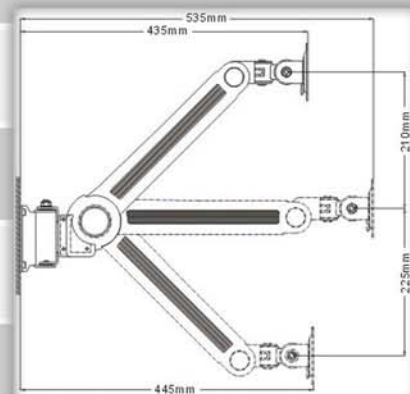

# FC8888WP

- Easy to mount on the wall
- Superior flexibility and movement
- Meets VESA standards (75x75mm and 100x100mm)
- Weight: 2.0kg max Long: 535mm Horizontal moving dist: 100mm Vertical moving dist:435mm Loading: 10kg
- 5 Directions wall mount
- Swivel left & right: 180 degrees
- Pivot upwards & downwards: 180 degrees
- LCD monitor swivel: 180 degrees
- Wall left side to right side: 180 degrees
- Save your workspace
- Adjustable arm